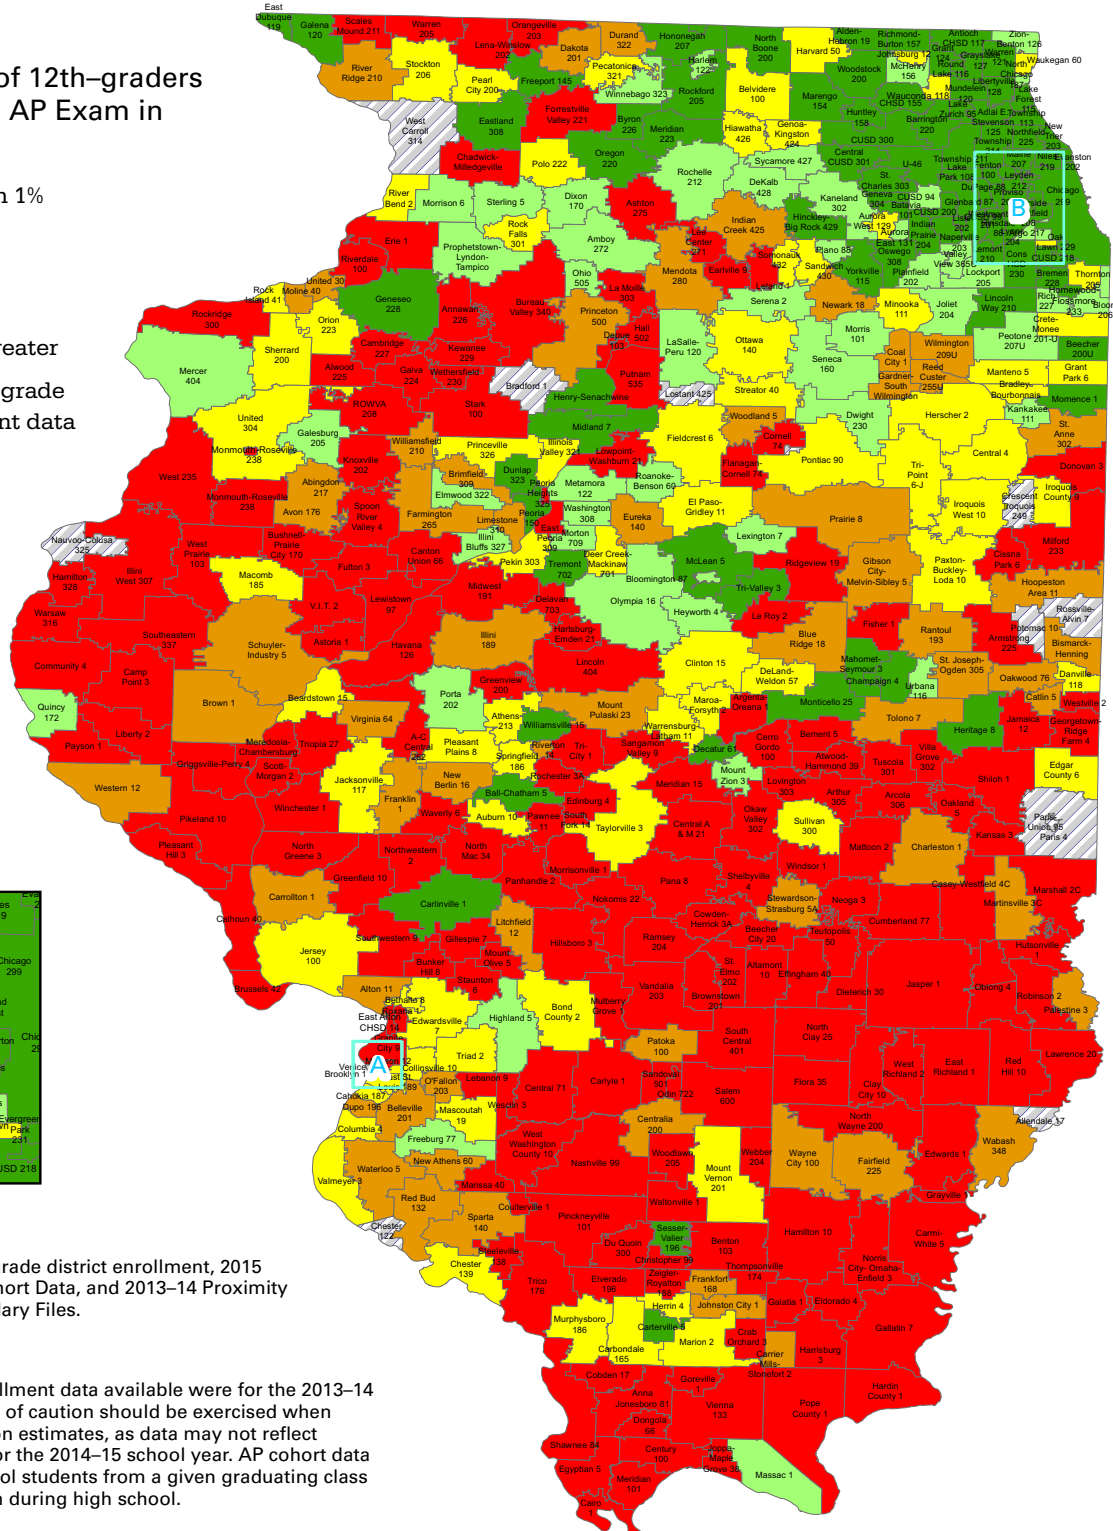

Illinois Public Schools

AP[®] Participation by District: Class of 2015

Percentage of 12th-graders who took an AP Exam in high school:

Inset A

Inset B

Sources:

2013–14 NCES 12th-grade district enrollment, 2015 College Board AP Cohort Data, and 2013–14 Proximity School District Boundary Files.

Notes:

The most recent enrollment data available were for the 2013–14 school year. A degree of caution should be exercised when reviewing participation estimates, as data may not reflect district enrollments for the 2014–15 school year. AP cohort data represent public school students from a given graduating class who took an AP Exam during high school.